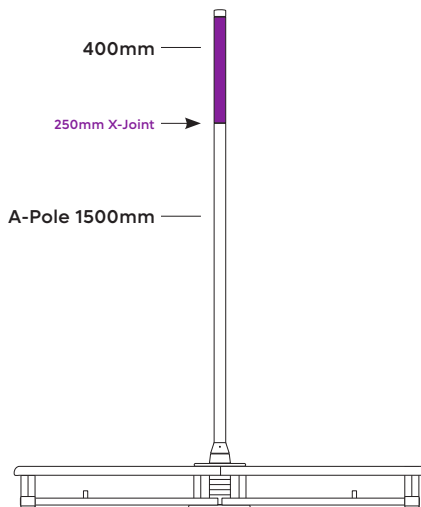

## HEIGHTS ACHIEVABLE WITH EXTENSIONS

Before you put up your **X-STAGE LITE** make sure you have measured your floor to ceiling height. We have given you the heights for the pole parts and also the lowest ceiling height needed. These are different because you need an additional 135mm to be able to put the pole up and down safely. Any questions please contact your local office.

**Total height: 3000mm - 118.1"**  
**Room Height Needed - 3135mm (123.6")**

**Total height: 2500mm - 98.4"**  
**Room Height Needed - 2635mm (103.9")**

**Total height: 2250mm - 88.6"**  
**Room Height Needed - 2385mm (94.1")**

**Total height: 2000mm - 78.7"**  
**Room Height Needed - 2135mm (84.2")**

**Total height: 1900mm - 74.8"**  
**Room Height Needed - 2035mm (80.3")**

**Total height: 1800mm - 70.9"**  
**Room Height Needed - 1935mm (76.4")**