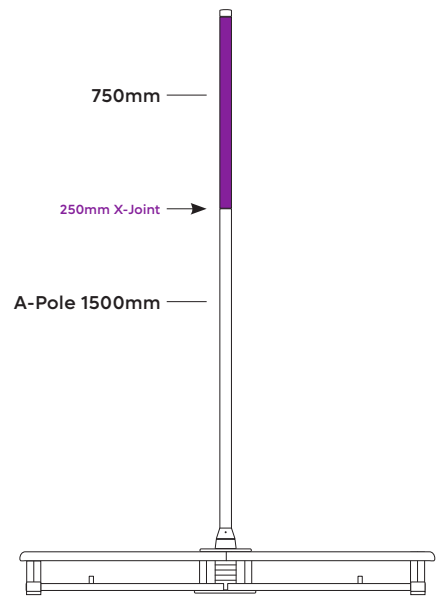

## HEIGHTS ACHIEVABLE WITH EXTENSIONS

Before you put up your **X-STAGE LITE** make sure you have measured your floor to ceiling height. We have given you the heights for the pole parts and also the lowest ceiling height needed. These are different because you need an additional 135mm to be able to put the pole up and down safely. Any questions please contact your local office.

**Total height: 3000mm - 118.1"**  
**Room Height Needed - 3135mm (123.6")**

**Total height: 2500mm - 98.4"**  
**Room Height Needed - 2635mm (103.9")**

**Total height: 2250mm - 88.6"**  
**Room Height Needed - 2385mm (94.1")**

**Total height: 2000mm - 78.7"**  
**Room Height Needed - 2135mm (84.2")**

**Total height: 1900mm - 74.8"**  
**Room Height Needed - 2035mm (80.3")**

**Total height: 1800mm - 70.9"**  
**Room Height Needed - 1935mm (76.4")**