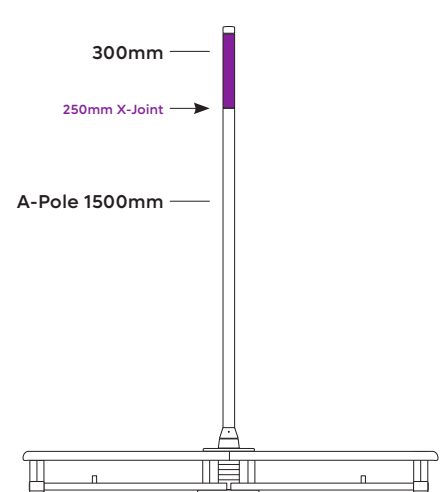

## HEIGHTS ACHIEVABLE WITH EXTENSIONS

Before you put up your **X-STAGE LITE** make sure you have measured your floor to ceiling height. We have given you the heights for the pole parts and also the lowest ceiling height needed. These are different because you need an additional 135mm to be able to put the pole up and down safely. Any questions please contact your local office.

**Total height: 3000mm - 118.1"**  
**Room Height Needed - 3135mm (123.6")**

**Total height: 2500mm - 98.4"**  
**Room Height Needed - 2635mm (103.9")**

**Total height: 2250mm - 88.6"**  
**Room Height Needed - 2385mm (94.1")**

**Total height: 2000mm - 78.7"**  
**Room Height Needed - 2135mm (84.2")**

**Total height: 1900mm - 74.8"**  
**Room Height Needed - 2035mm (80.3")**

**Total height: 1800mm - 70.9"**  
**Room Height Needed - 1935mm (76.4")**