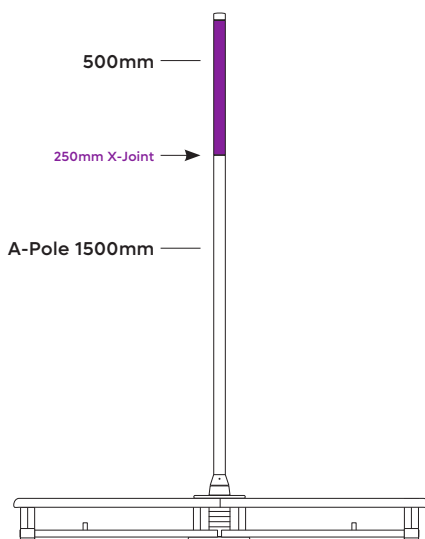

## HEIGHTS ACHIEVABLE WITH EXTENSIONS

Before you put up your **X-STAGE LITE** make sure you have measured your floor to ceiling height. We have given you the heights for the pole parts and also the lowest ceiling height needed. These are different because you need an additional 135mm to be able to put the pole up and down safely. Any questions please contact your local office.

**Total height: 3000mm - 118.1"**  
**Room Height Needed - 3135mm (123.6")**

**Total height: 2500mm - 98.4"**  
**Room Height Needed - 2635mm (103.9")**

**Total height: 2250mm - 88.6"**  
**Room Height Needed - 2385mm (94.1")**

**Total height: 2000mm - 78.7"**  
**Room Height Needed - 2135mm (84.2")**

**Total height: 1900mm - 74.8"**  
**Room Height Needed - 2035mm (80.3")**

**Total height: 1800mm - 70.9"**  
**Room Height Needed - 1935mm (76.4")**