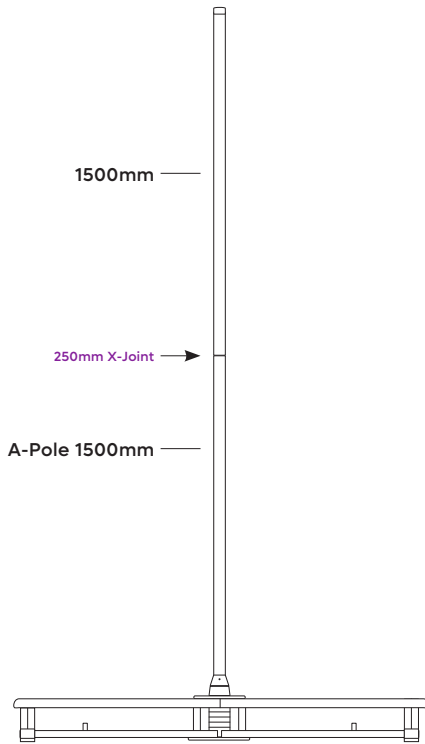

## HEIGHTS ACHIEVABLE WITH EXTENSIONS

Before you put up your **X-STAGE LITE** make sure you have measured your floor to ceiling height. We have given you the heights for the pole parts and also the lowest ceiling height needed. These are different because you need an additional 135mm to be able to put the pole up and down safely. Any questions please contact your local office.

**Total height: 3000mm - 118.1"**  
**Room Height Needed - 3135mm (123.6")**

**Total height: 2500mm - 98.4"**  
**Room Height Needed - 2635mm (103.9")**

**Total height: 2250mm - 88.6"**  
**Room Height Needed - 2385mm (94.1")**

**Total height: 2000mm - 78.7"**  
**Room Height Needed - 2135mm (84.2")**

**Total height: 1900mm - 74.8"**  
**Room Height Needed - 2035mm (80.3")**

**Total height: 1800mm - 70.9"**  
**Room Height Needed - 1935mm (76.4")**