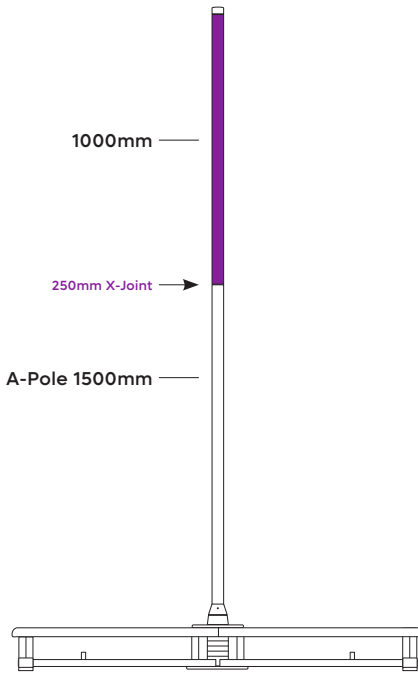

## HEIGHTS ACHIEVABLE WITH EXTENSIONS

Before you put up your **X-STAGE LITE** make sure you have measured your floor to ceiling height. We have given you the heights for the pole parts and also the lowest ceiling height needed. These are different because you need an additional 135mm to be able to put the pole up and down safely. Any questions please contact your local office.

**Total height: 3000mm - 118.1"**  
**Room Height Needed - 3135mm (123.6")**

**Total height: 2500mm - 98.4"**  
**Room Height Needed - 2635mm (103.9")**

**Total height: 2250mm - 88.6"**  
**Room Height Needed - 2385mm (94.1")**

**Total height: 2000mm - 78.7"**  
**Room Height Needed - 2135mm (84.2")**

**Total height: 1900mm - 74.8"**  
**Room Height Needed - 2035mm (80.3")**

**Total height: 1800mm - 70.9"**  
**Room Height Needed - 1935mm (76.4")**