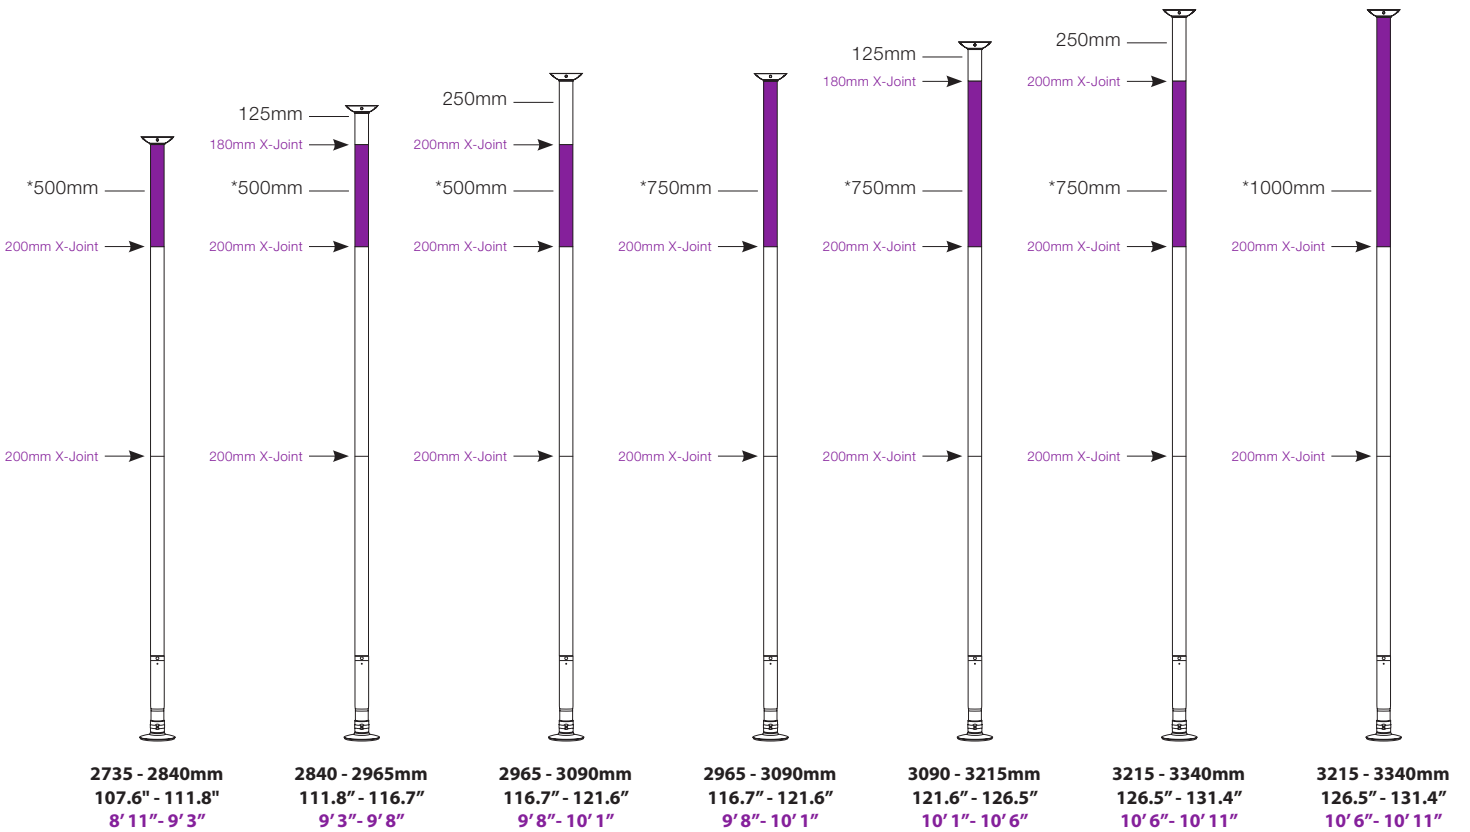

## SET HEIGHTS WITH HOME MOUNT

Set heights with home mount 2180 - 2715mm (85.8- 106.8")

Sizes achievable using the 125mm & 250mm extensions

## HEIGHTS ACHIEVABLE WITH EXTENSIONS

Sizes achievable using the 125mm & 250mm extensions that are included with standard pole set

\*With optional extension purchased separately