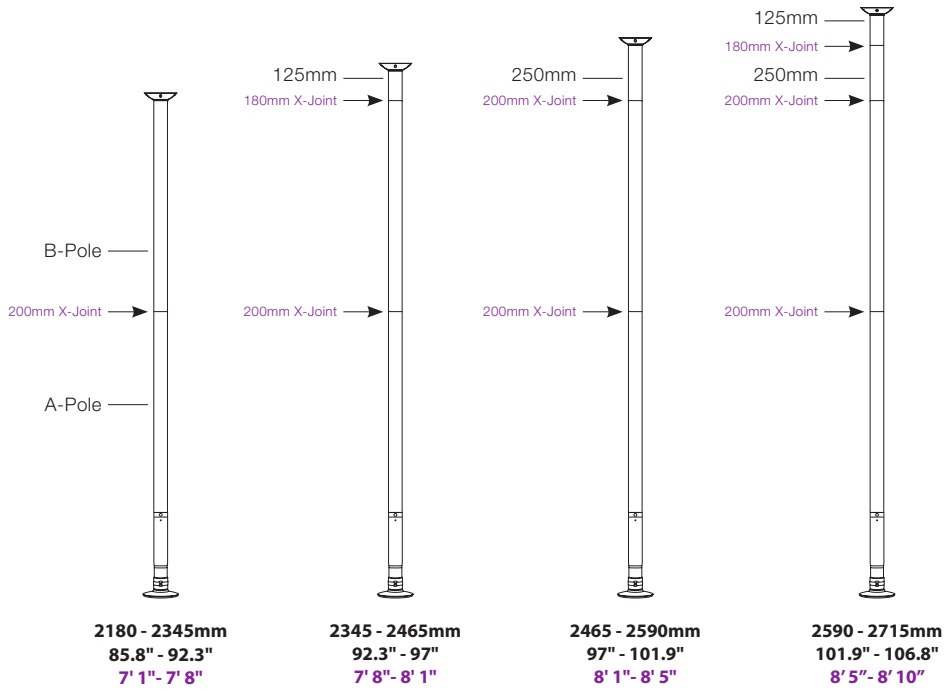

## SET HEIGHTS WITH HOME MOUNT

Set heights with home mount 2180 - 2715mm (85.8- 106.8")

Sizes achievable using the 125mm & 250mm extensions

## HEIGHTS ACHIEVABLE WITH EXTENSIONS

Sizes achievable using the 125mm & 250mm extensions that are included with standard pole set

\*With optional extension purchased separately