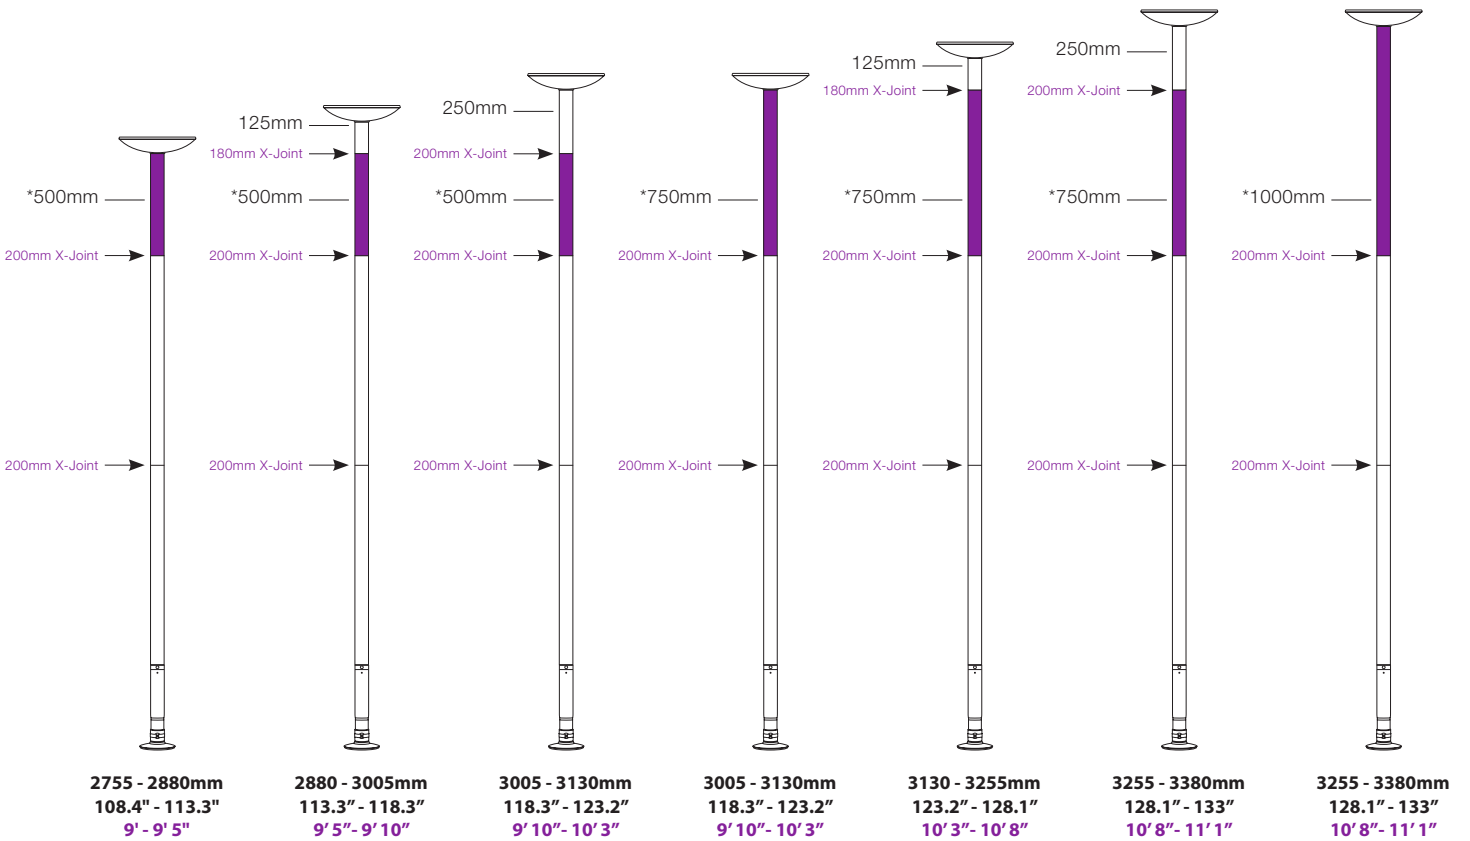

STANDARD SET HEIGHTS

Standard set heights 2260 - 2755mm (88.9- 108.4")

Sizes achievable using the 125mm & 250mm extensions

HEIGHTS ACHIEVABLE WITH EXTENSIONS

Sizes achievable using the 125mm & 250mm extensions that are included with standard pole set