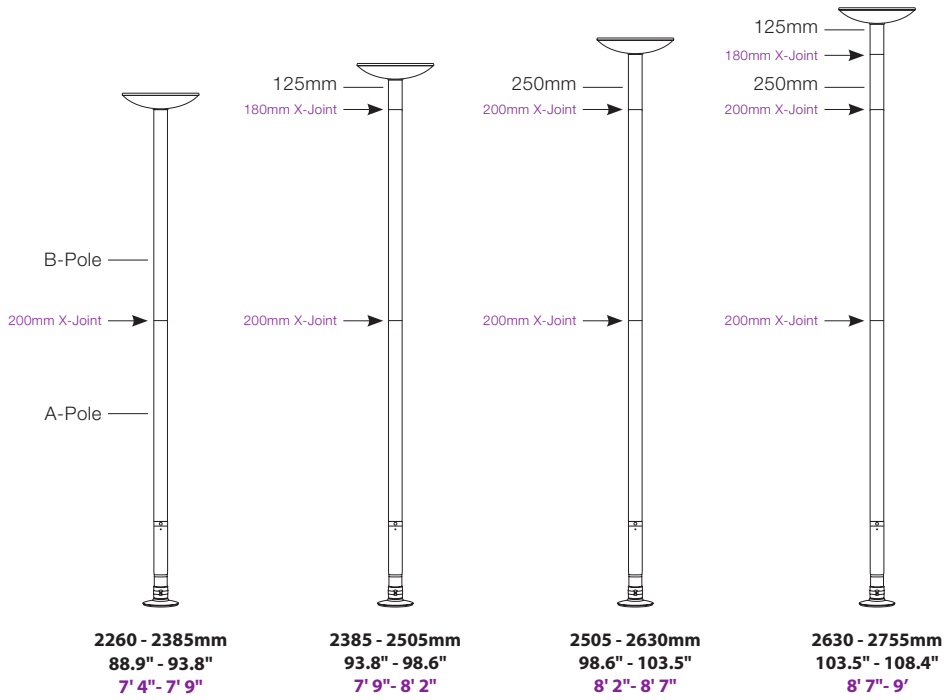

STANDARD SET HEIGHTS

Standard set heights 2260 - 2755mm (88.9- 108.4")

Sizes achievable using the 125mm & 250mm extensions

HEIGHTS ACHIEVABLE WITH EXTENSIONS

Sizes achievable using the 125mm & 250mm extensions that are included with standard pole set