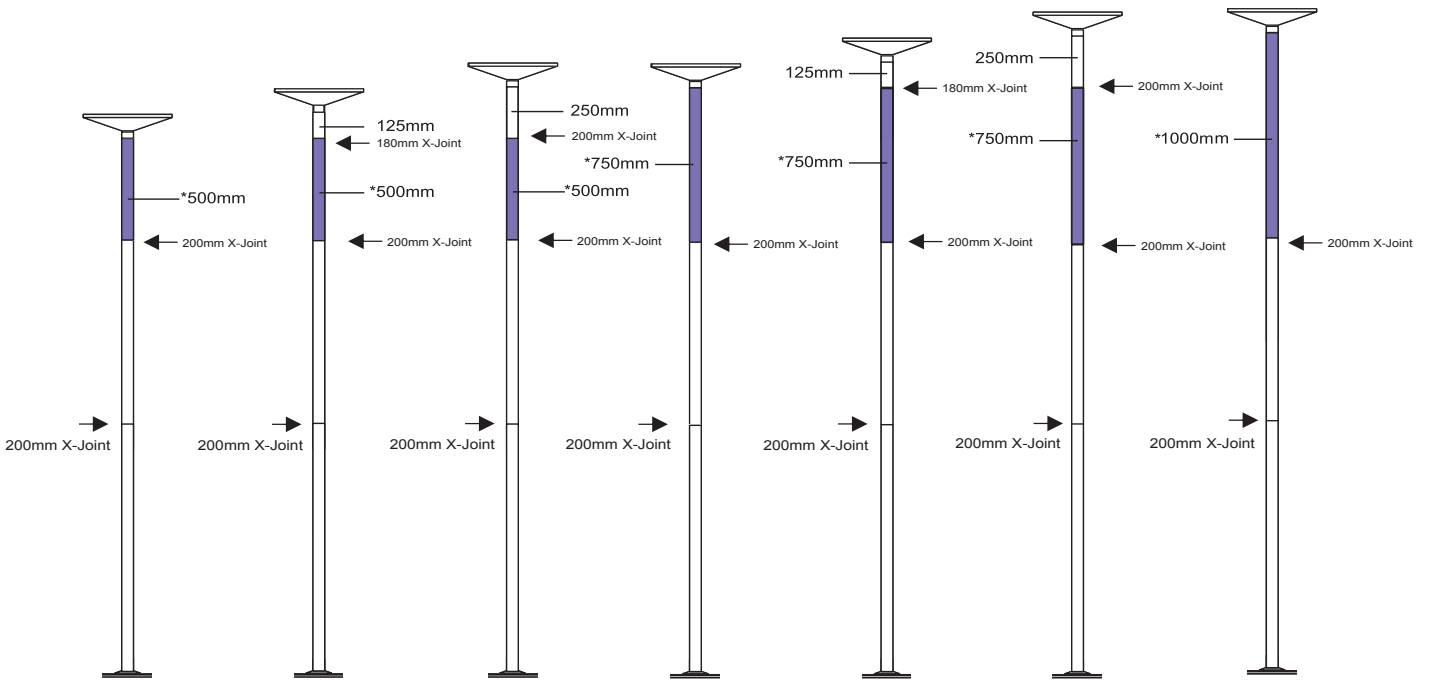

X-POLE®

LEADERS IN DANCE POLE TECHNOLOGY

2235-2375mm
88"-93.5"
7ft 4" - 7ft 9"

2360-2500mm
93"-98.5"
7ft 9" - 8ft 2"

2485-2620mm
98"-103.25"
8ft 2" - 8ft 7"

2610-2745mm
102.75"-108"
8ft 6" - 9ft

2735-2870mm
107.75"-113"
9ft - 9ft.5"

2860-2995mm
112.5"-118"
9ft.5" - 9ft.10"

2985-3120mm
117.5"-123"
9ft.10" - 10ft.3"

2985-3120mm
117.5"-123"
9ft.10" - 10ft.3"

3110-3245mm
122.5"-127.8"
10ft.3" - 10ft.7"

3235-3370mm
127.4"-132.7"
10ft.7" - 11ft

3235-3370mm
127.4"-132.7"
10ft.8" - 11ft

Size achievable with 125mm & 250mm extensions that are included with standard pole set

*With optional extension purchased separately