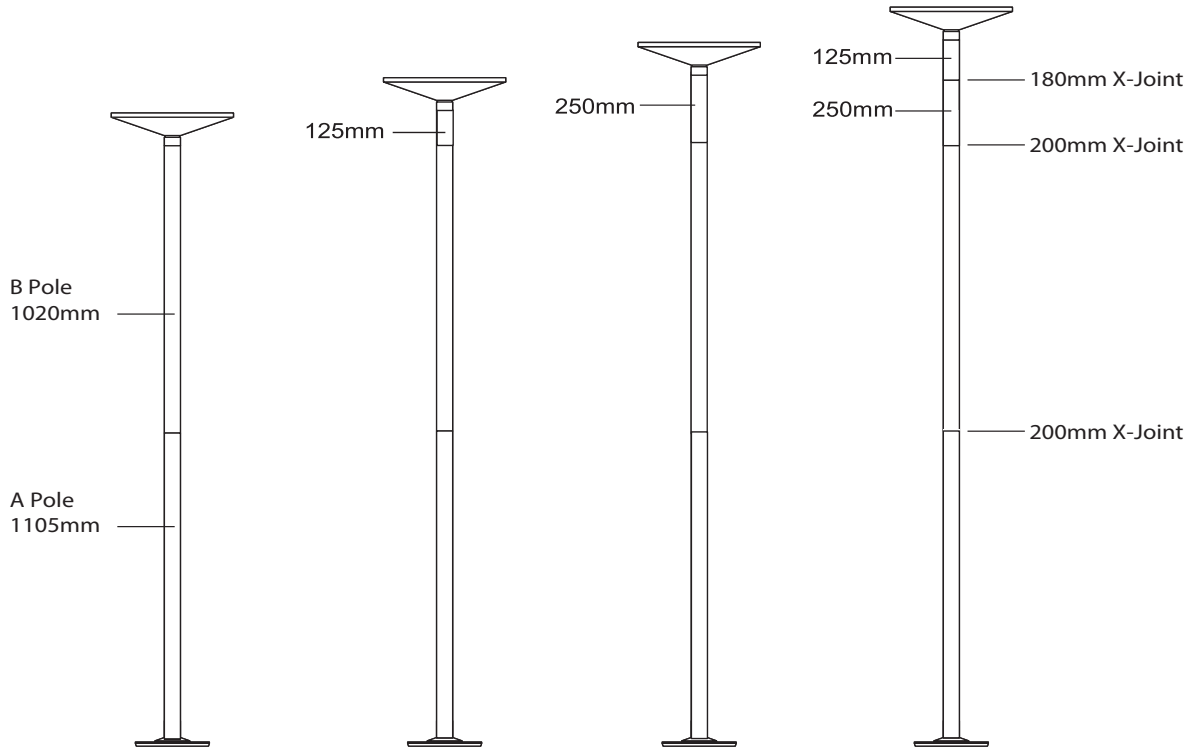

X-POLE®

LEADERS IN DANCE POLE TECHNOLOGY

2235-2375mm
88"-93.5"
7ft 4" - 7ft 9"

2360-2500mm
93"-98.5"
7ft 9" - 8ft 2"

2485-2620mm
98"-103.25"
8ft 2" - 8ft 7"

2610-2745mm
102.75"-108"
8ft 6" - 9ft

2735-2870mm
107.75"-113"
9ft - 9ft.5"

2860-2995mm
112.5"-118"
9ft.5" - 9ft.10"

2985-3120mm
117.5"-123"
9ft.10" - 10ft.3"

2985-3120mm
117.5"-123"
9ft.10" - 10ft.3"

3110-3245mm
122.5"-127.8"
10ft.3" - 10ft.7"

3235-3370mm
127.4"-132.7"
10ft.7" - 11ft

3235-3370mm
127.4"-132.7"
10ft.8" - 11ft

Size achievable with 125mm & 250mm extensions that are included with standard pole set

*With optional extension purchased separately