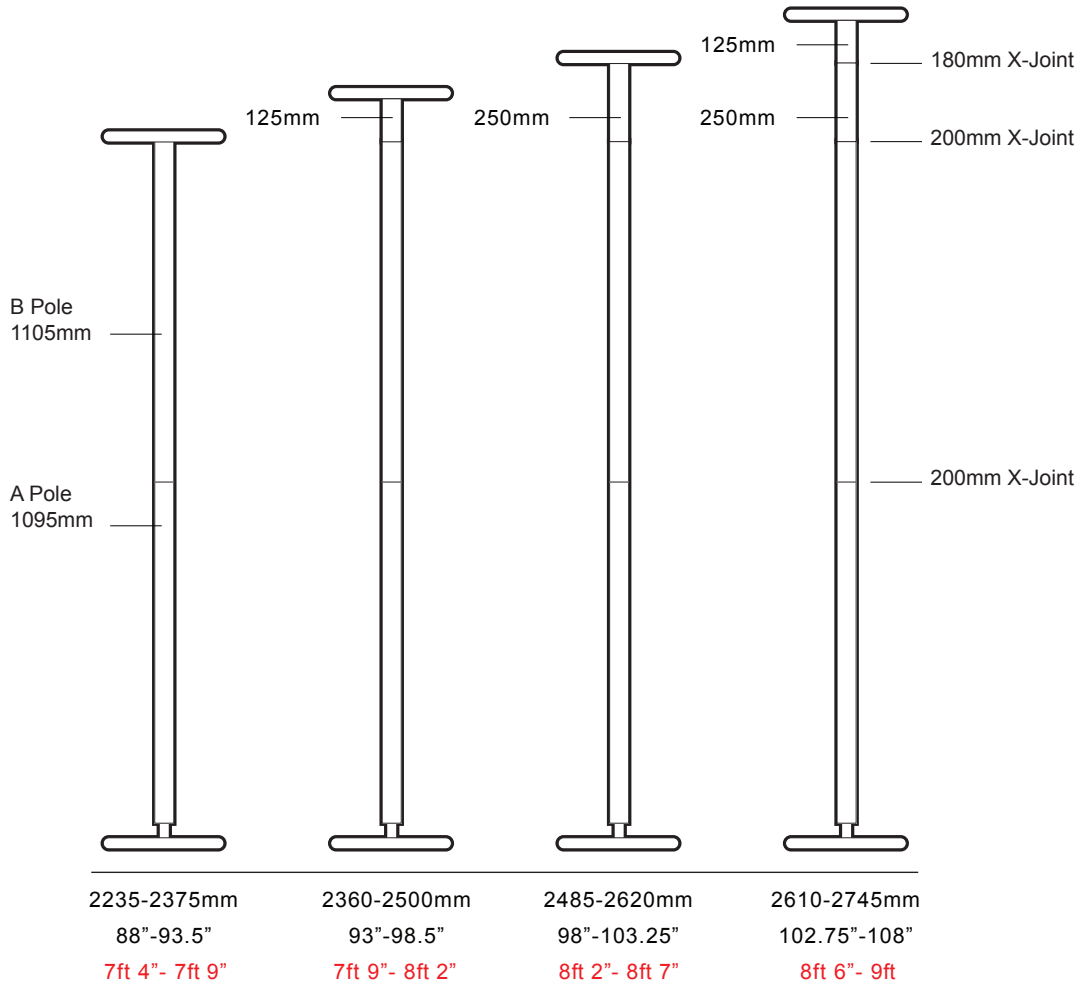

X-POLE®

LEADERS IN DANCE POLE TECHNOLOGY

Size achievable with 125mm & 250mm extensions that are included with standard pole set

*With optional extension purchased separately