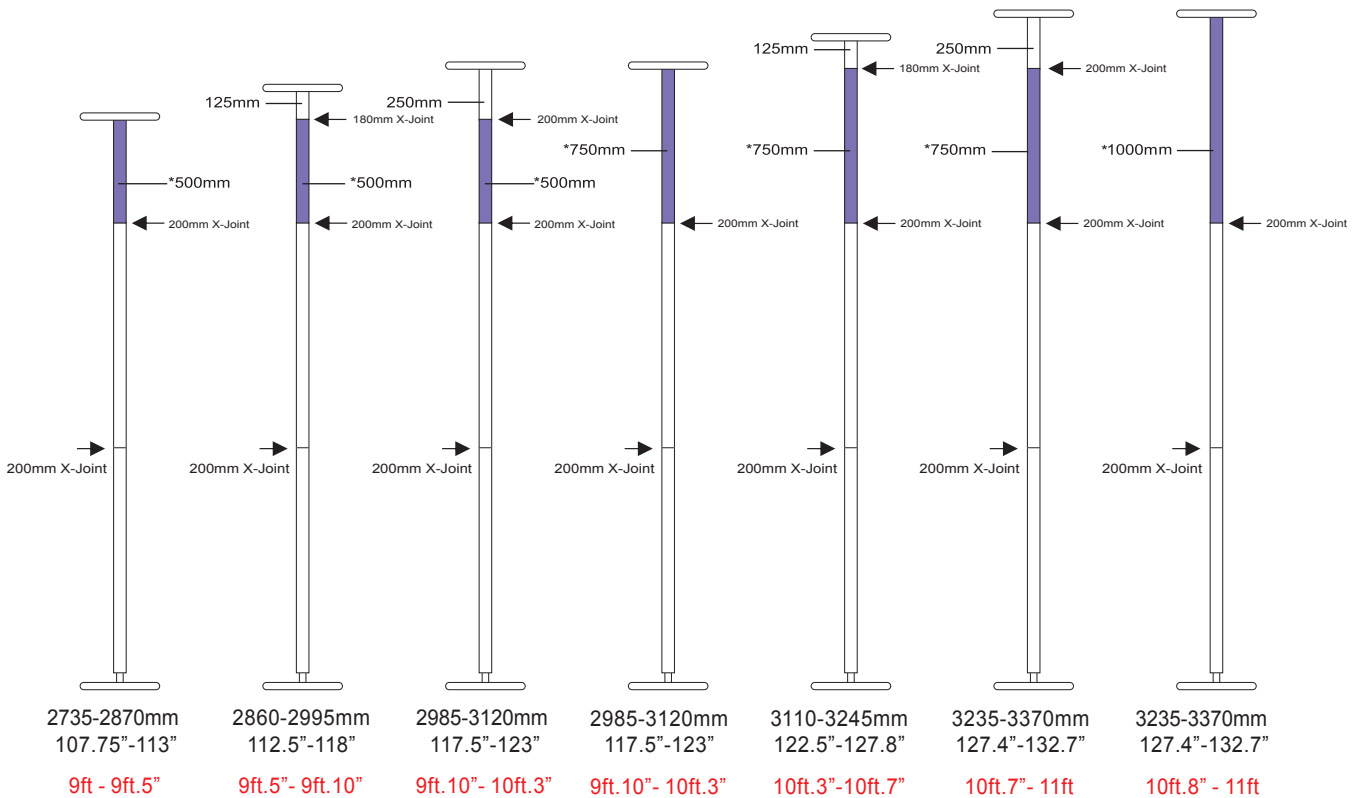

X-POLE®

LEADERS IN DANCE POLE TECHNOLOGY

Size achievable with 125mm & 250mm extensions that are included with standard pole set

*With optional extension purchased separately